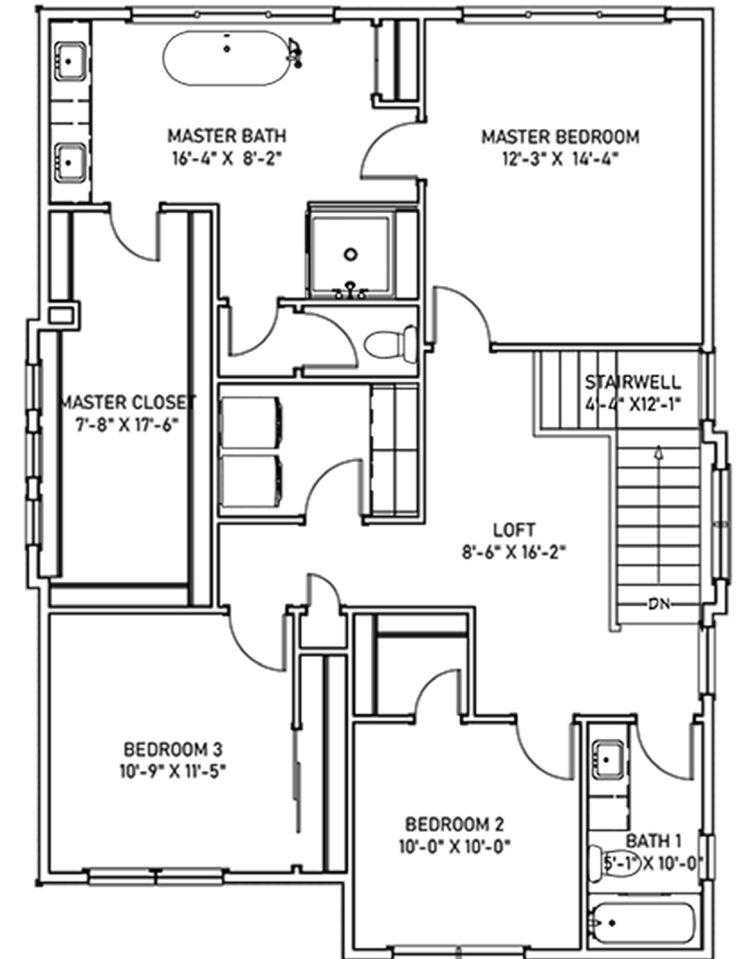

**MODERN PLAN II**  
TWO-STORY WITH STUDY

3 BEDS + STUDY | 2.5 BATHS  
2,123 SQFT