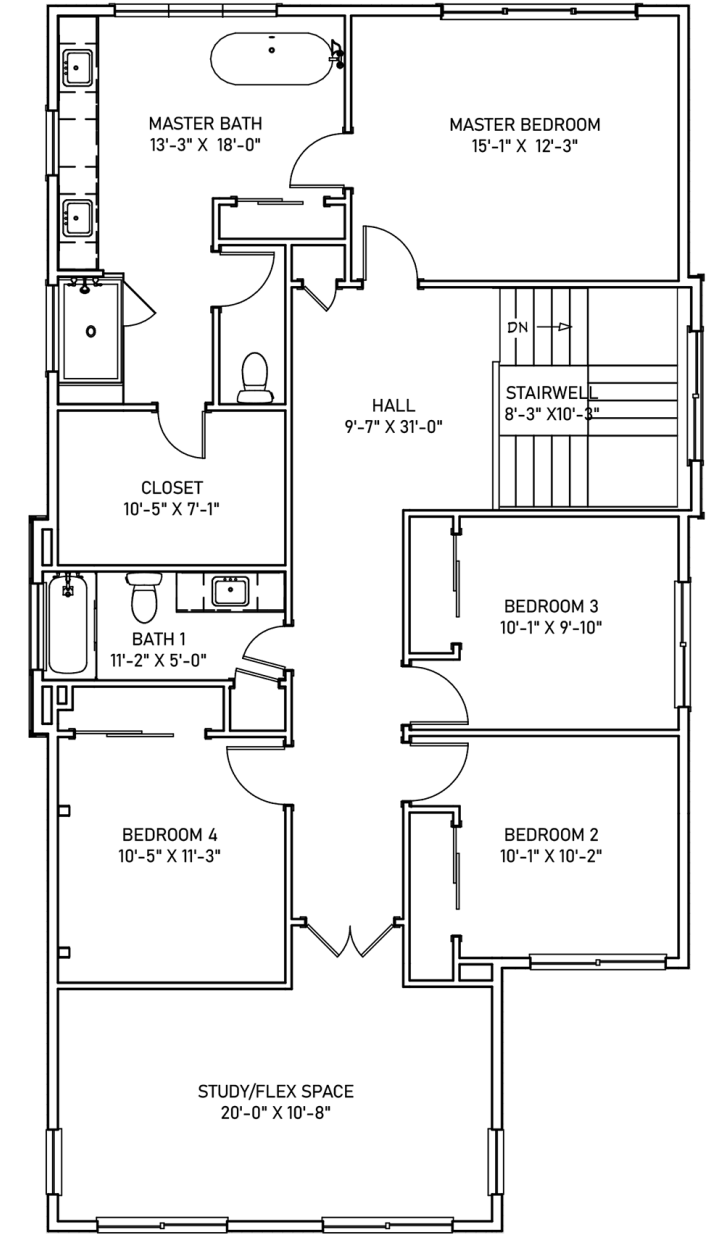

MODERN PLAN I-S
TWO-STORY WITH STUDY

4 BEDS + STUDY | 2.5 BATHS
2,438 SQFT